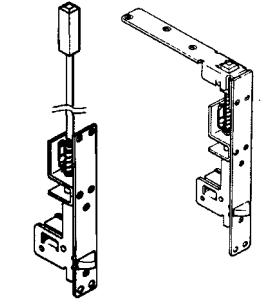

## Flush Bolts

TA Product #	Description	3, 10B, 15, 26, 26D	
FBA 291	Automatic Flush Bolt for Wood Doors (set)	\$86.00	
FBA 292	Automatic Flush Bolt for Metal Doors (set)	\$86.00	